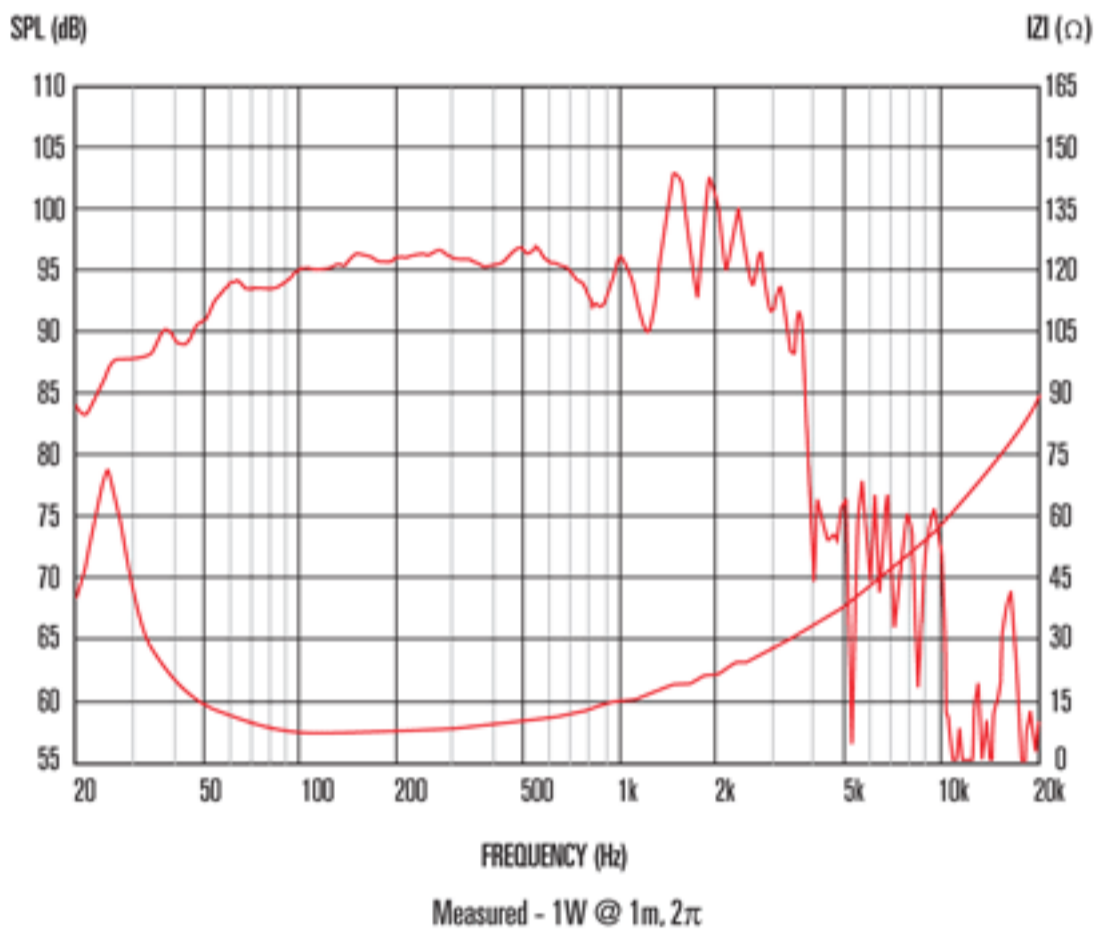

#### Features

- 18" ferrite woofer provides 1000Wrms power handling (AES Standard) and 97dB sensitivity
- 4" high temperature Inside/Outside voice coil efficiently dissipates heat, preventing sensitivity loss through thermal compression
- Flexirol™ surround for greater excursion control
- Double suspension for exceptional linearity at the highest excursions
- Low frequency response, down to 30Hz
- Smart chassis design minimises acoustic distortion
- Specially treated, weather-resistant cone

#### 8 Frequency Response

1. Tested for two hours using a continuous, band-limited pink noise signal as per AES standard. Power calculated on minimum impedance. Loudspeaker tested in free air.
2. Measured on axis at 1W, 1m in 2° anechoic environment.
3. Xmax derived from: (voice coil winding width-gap depth)/2.

#### General Specifications

Nominal diameter	457mm/18in
Power rating <sup>1</sup>	1000Wrms
Nominal impedance	8
Sensitivity <sup>2</sup>	97dB
Frequency range	30-2500Hz
Voice coil diameter	100mm/4in
Chassis type	Cast Aluminium
Magnet type	Ferrite
Magnet weight	3.1kg/110oz
Coil material	Round copper
Former material	Glass fibre
Cone material	Glass loaded paper with weather-resistant impregnation
Surround material	Cloth-sealed
Suspension	Double
Xmax <sup>3</sup>	6mm/0.24in
Gap depth	10mm/0.39in
Voice coil winding width	22mm/0.87in

#### Small Signal Parameters

D	0.38m/14.96in
Fs	26Hz
Mms	172.42g/6.08oz
Mmd	150.81g/5.32oz
Qms	4.33
Qes	0.29
Qts	0.27
Re	5.39
Vas	395.56lt/13.96ft <sup>3</sup>
Bl	22.88Tm
Cms	0.22mm/N
Rms	6.506kg/s
Le (at 1kHz)	1.41mH